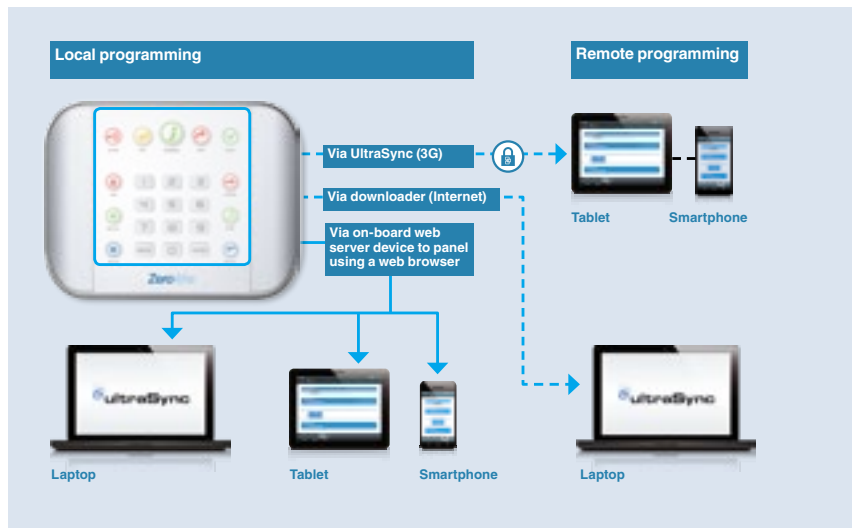

### Interoperability with broad range of devices

Integrated Wi-Fi/IP support for alarm reporting and interactive services provides easy and cost effective access to the ZeroWire® system.

Support of the Z-Wave protocol ensures interoperability with devices, such as thermostats and lighting controls, offering one single system for both home automation and security.

### Offering an immediate and secure connection

UltraSync makes sure your connectivity is secured at all times, using an end-to-end encrypted communication.

*Integrated support for IP cameras, for live video and playback of recorded footage of alarms or action triggered events, which reduces the risk of false alarms and increases the information available in case of an event*

### Efficient alarm handling

Integrated support for IP cameras, for live video and playback of recorded footage of alarms or action triggered events, which reduces the risk of false alarms and increases the information available in case of an event.

### User-friendly interface

Native smartphone/tablet app for iOS and Android delivers convenient and user-friendly interfaces to monitor and control the ZeroWire system.

Multilingual 7-inch Touchscreen display to control all UltraSync+ functions.