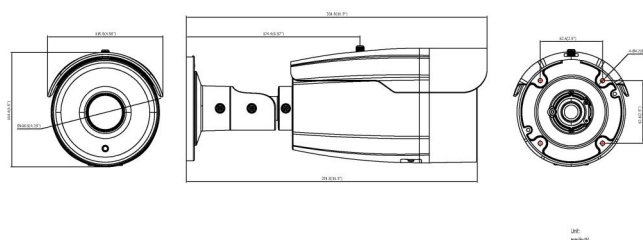

Kamera

Sensorstorlek	1/2.8"
Max. upplösning	3 MP
Sensorsökning	Progressive
Sensortyp	CMOS

Ljusprestanda

WDR-typ	True WDR
Dag natt	True Day/Night
Motoriserat IR-skärfilter	Ja
Infraröd (IR)	Ja

Kodning

Subströmskomprimering	H.264, MJPEG
Subströmmupplösningar	176 x 144 (QCIF), 352 x 288 (CIF), 704 x 576 (4CIF)

Lins

Objektivtyp	Varifokal motoriserad
Auto iris	Ja
Auto fokus	Ja
Motorisert zoom	Ja

Nätverk

Integration	CGI, ONVIF, PSIA
Nätverksprotokoll som stöds	802.1x, DDNS, DHCP, DNS, FTP, HTTP, HTTPS, IPv4, IPv6, NTP, PPPoE, QoS, RTP, RTSP, SMTP, SNMP, TCP/IP, UPnP

Ljud

Ljudkomprimering	G.711, G.722.1, G.726, MP2L2

Larm I/O

Larmingångar	1

Lagring

Lokalt lagringsstöd	Ja

Video intelligens

Larmutlösare	Motion detection, Privacy Masking, Video tampering
Smart event	Advanced motion detection, Audio exception detection, Defocus, Defog, Electronic Image Stabilization (EIS), Face detection, Intrusion detection, Line crossing detection, Object counting, Object left behind, Object removal detection, Region entrance detection, Region exiting detection, Scene change detection

Elektrisk

Strömförsörjningstyp	VDC

Fysisk

Färg	Grå
Form Factor	Kula

Miljö

Vandalsäker	Nej
Miljö	Utomhus

Reglerande

Undfallenhet	CE, FCC, HALT, REACH, RoHS, UL, WEEE

Carrier Fire & Security förbehåller sig rätten att ändra produktspecifikationer utan föregående meddelande. För de senaste produktspecifikationerna, besök se.firesecurityproducts.com online eller kontakta din försäljningsrepresentant.

Last updated on 5 December 2023 - 17:54