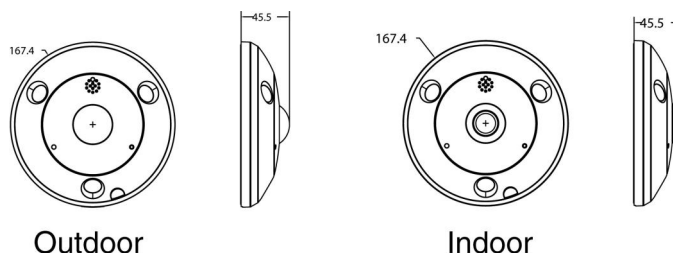

Video intelligence

Intersection analysis	Detect and analyze flow in an intersection-like scene, and generate reports. Support one intersection with max. 10 ways.
Heat map	A graphic description of visits (calculated by number of people or dwell time) in a configured area. Space heat map and time heat map line chart can be generated.

Produtos compatíveis

Categoria	Referência	Descrição
Suportes & Montagem	TVF-BBM	Base Montagem para Dome TruVision - Série TVF e UVP
Suportes & Montagem	TVF-CBM	Base Montagem Pendente Dome TruVision - Série TVD, PPB, TVD-SNB
Suportes & Montagem	TVF-WBM	Base Angular para Câmara 360° - TruVision™

Como empresa de inovação, a Carrier Fire & Security reserva o direito de alterar as especificações do produto sem aviso prévio. Para obter informações sobre as especificações mais recentes do produto, visite pt.firesecurityproducts.com online ou contate o departamento comercial.

Last updated on 18 April 2024 - 13:21