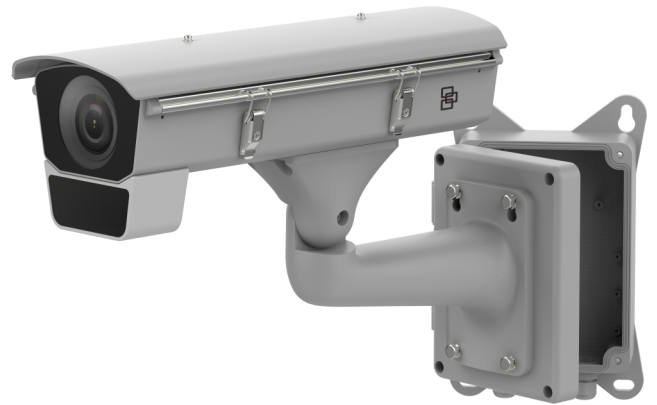

TVC-OH3-HT

Housing Exterior com IR e Aquecimento IK10 e IP67 para Câmeras Box TruVision

Overview

TruVision® Box Camera Outdoor Housing by Interlogix is designed for ease of installation and service. The clamshell format provides for more flexibility when installing near a soffit, while two stainless steel clamps allow for easy access to the camera and lens. The housing can be used for indoor or outdoor applications.

The aluminum alloy housing provides strength and durability and is rated to IK10 for improved vandal resistance. The housing includes a built-in IR illumination and heater for a wider range of environmental uses. The housing is IP67 rated and includes a "swing access" back box mounting solution for easier access to cabling and installation.

Detalhes

- Fits all TVC TruVision box cameras
- IK10 vandal resistant
- Built-in IR up to 120m
- Weather-proof installation up to IP67
- Includes heater and fan
- Installation- & maintenance-friendly side-cover access

TVC-OH3-HT

Housing Exterior com IR e Aquecimento IK10 e IP67 para Câmeras Box TruVision

Especificações técnicas

Geral

Tipo	Caixa Fliptop
Aquecimento interno	Sim
Ventoinha interna	Sim
Comprimento interno utilizável	295.29 mm
Gestão de cabos	Sim