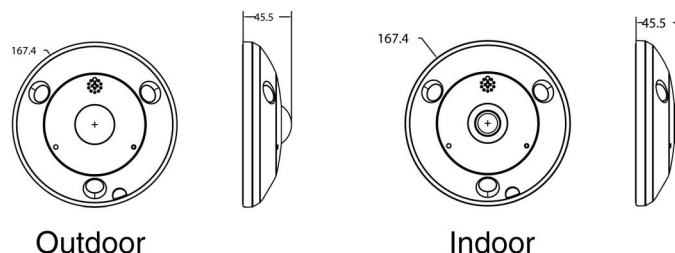

Video-Intelligenz

Intersection analysis	Detect and analyze flow in an intersection-like scene, and generate reports. Support one intersection with max. 10 ways.
Heat map	A graphic description of visits (calculated by number of people or dwell time) in a configured area. Space heat map and time heat map line chart can be generated.

Kompatible produkter

Kategori	Henvisning	Beskrivelse
Braketter og fe steanordninger	TVF-BBM	TruVision™ 360° Camera Round Back Box, Conduit Ports, Gang Box Compatible, Metal, Indoor & Outdoor
Braketter og fe steanordninger	TVF-CBM	TruVision™ 360° Camera Cup Base (use with TVD-PPB for pendant mount or TVD-SNB for wall mount)
Braketter og fe steanordninger	TVF-WBM	TruVision™ 360° Camera Round Angled Back Box, Conduit Ports, Gang Box Compatible, Indoor or Outdoor

Som et selskap full av innovasjon, forbeholder Carrier Fire & Security seg retten til å endre produktspesifikasjoner uten varsel. For nyeste produktspesifikasjoner, besøker du no.firesecurityproducts.com online eller kontakter din salgsrepresentant.

Last updated on 18 April 2024 - 13:21