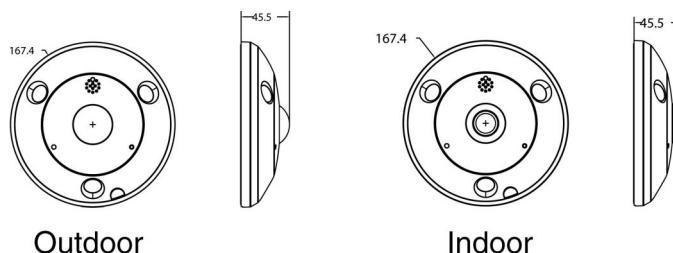

Video intelligence

Intersection analysis	Detect and analyze flow in an intersection-like scene, and generate reports. Support one intersection with max. 10 ways.
Heat map	A graphic description of visits (calculated by number of people or dwell time) in a configured area. Space heat map and time heat map line chart can be generated.

Kompatible produkter

Kategori	Henvisning	Beskrivelse
Braketter og fe steanordninger	TVF-BBM	TruVision™ 360° Camera Round Back Box, Conduit Ports, Gang Box Compatible, Metal, Indoor & Outdoor
Braketter og fe steanordninger	TVF-CBM	TruVision™ 360° Camera Cup Base (use with TVD-PPB for pendant mount or TVD-SNB for wall mount)
Braketter og fe steanordninger	TVF-WBM	TruVision™ 360° Camera Round Angled Back Box, Conduit Ports, Gang Box Compatible, Indoor or Outdoor

Som et selskap full av innovasjon, forbeholder Carrier Fire & Security seg retten til å endre produktspesifikasjoner uten varsel. For nyeste produktspesifikasjoner, besøker du no.firesecurityproducts.com online eller kontakter din salgsrepresentant.

Last updated on 18 April 2024 - 13:21