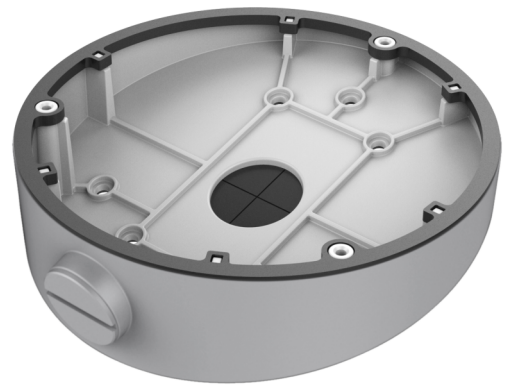

TVF-WBM

TruVision™ 360° Camera Round Angled Back Box, Conduit Ports, Gang Box Compatible, Metal, Indoor & Outdoor

TVF-WBM

TruVision™ 360° Camera Round Angled Back Box, Conduit Ports, Gang Box Compatible, Metal, Indoor & Outdoor

Technische specificaties

Algemeen

Beugeltype	Camera
Supporttype	TruVision 360 graden camera's
Beugel montagedeel	Mount connection box
Type montage	Plafondmontage, Muurmontage

General

Angle	12°
-------	-----