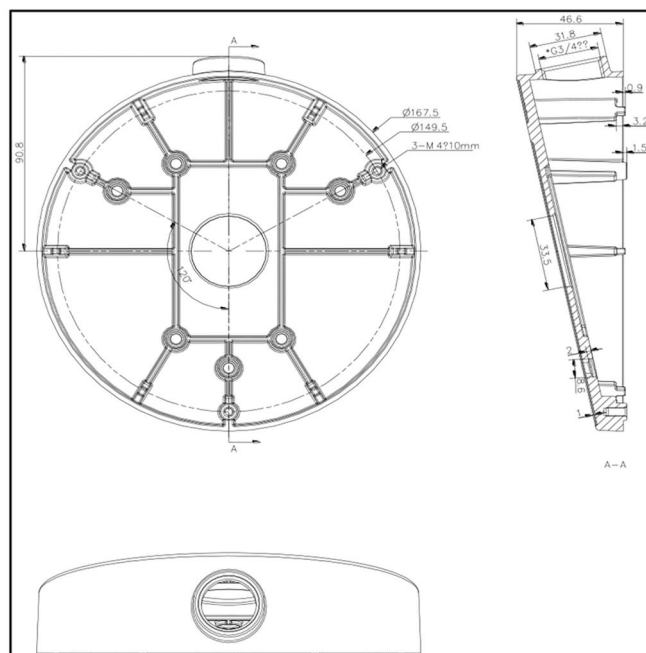

TVF-WBM

TruVision™ 360° Camera Round Angled Back Box, Conduit Ports, Gang Box Compatible, Metal, Indoor & Outdoor

TVF-WBM

TruVision™ 360° Camera Round Angled Back Box, Conduit Ports, Gang Box Compatible, Metal, Indoor & Outdoor

Technische specificaties

Algemeen

Beugeltype	Camera
Supporttype	TruVision 360 graden camera's
Beugel montagedeel	Mount connection box
Type montage	Plafondmontage, Muurmontage

General

Angle	12°
-------	-----