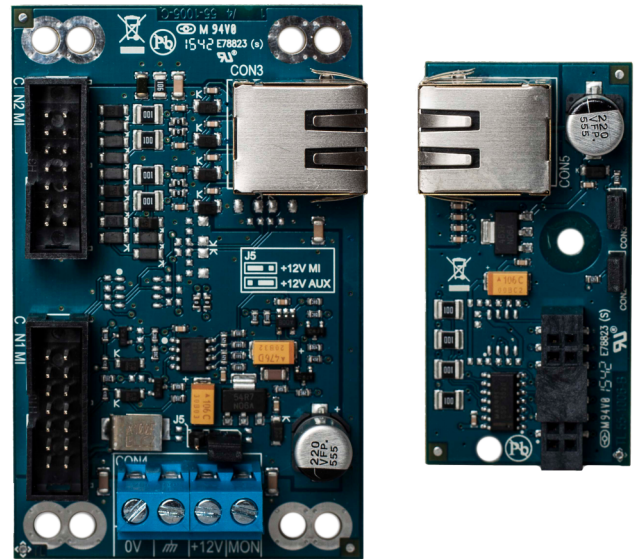

ATS7072

The ATS7072 offers the possibility to install the ATS1238 outside the housing of the panel.

Details

- Remote installation solution for ATS1238

ATS7072

The ATS7072 offers the possibility to install the ATS1238 outside the housing of the panel.

Technische specificaties

Algemeen

Type uitbreiding	Draadloze expander
------------------	--------------------

Productlijn	Advisor Advanced
-------------	------------------

Type aansluiting	Plug-in
------------------	---------