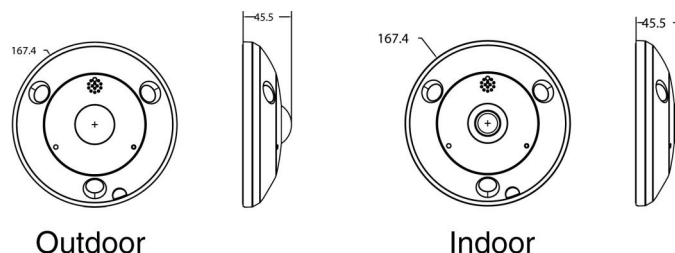

Video intelligence

Intersection analysis	Detect and analyze flow in an intersection-like scene, and generate reports. Support one intersection with max. 10 ways.
Heat map	A graphic description of visits (calculated by number of people or dwell time) in a configured area. Space heat map and time heat map line chart can be generated.

Prodotti compatibili

Categoria	Riferimento	Descrizione
Staffe e Supporti	TVF-BBM	Scatola di derivazione metallica (Back Box) per installazione di Dome TruVision 360°, per interno/esterno
Staffe e Supporti	TVF-CBM	Base per Dome TruVision 360°, da usare con TVD-PPB per installazioni a pendente o con TVD-SNB per installazioni a parete
Staffe e Supporti	TVF-WBM	Scatola di derivazione metallica per installazione inclinata di Dome TruVision 360°, per interno/esterno

In quanto azienda in continua innovazione, Carrier Fire & Security si riserva il diritto di modificare le specifiche del prodotto senza preavviso. Per avere informazioni sempre aggiornate, visita it.firesecurityproducts.com online o contatta il tuo riferimento commerciale.

Last updated on 18 April 2024 - 13:21