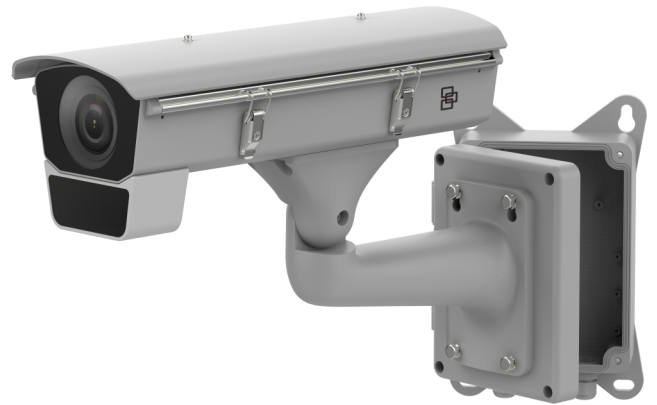

TVC-OH3-HT

TruVision box camera outdoor housing with IR and heater, IK10 and IP67 rated

Overview

TruVision® Box Camera Outdoor Housing by Interlogix is designed for ease of installation and service. The clamshell format provides for more flexibility when installing near a soffit, while two stainless steel clamps allow for easy access to the camera and lens. The housing can be used for indoor or outdoor applications.

The aluminum alloy housing provides strength and durability and is rated to IK10 for improved vandal resistance. The housing includes a built-in IR illumination and heater for a wider range of environmental uses. The housing is IP67 rated and includes a "swing access" back box mounting solution for easier access to cabling and installation.

Dettagli

- Fits all TVC TruVision box cameras
- IK10 vandal resistant
- Built-in IR up to 120m
- Weather-proof installation up to IP67
- Includes heater and fan
- Installation- & maintenance-friendly side-cover access

Fisico

Dimensioni fisiche	619.4 × 423 × 209 mm
Peso netto	7630g
Colore	Grigio
Materiale	Alluminio

Ambientale

A prova di vandalo	Si
Temperatura operativa	-30°C ~ +60°C
Umidità relativa	95% or less
Ambiente	Interno, All'aperto
IP rating	IP67