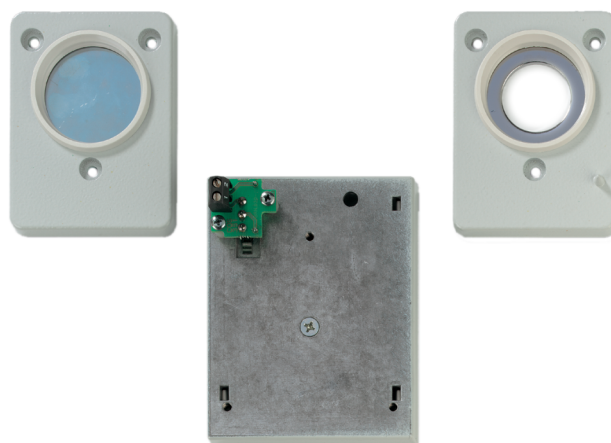

VM651P

Kit de fixation amovible jour/nuit pour VV600S3PLUS / VV602S3PLUS / VV700NF.

Movable Mounting Kit

The VM651P movable mounting kit provides extra protection for the door. When mounted, it prevents opening the door when the seismic detector is on the night position plate. Furthermore, it can be wired to inhibit arming of the system when the detector is on the day position plate - thus making it impossible for the staff to forget to shut the door.

VM651P

Kit de fixation amovible jour/nuit pour VV600S3PLUS / VV602S3PLUS / VV700NF.

Spécifications techniques

Général

Groupe d'accessoires	Détecteurs sismiques
Type	Montage