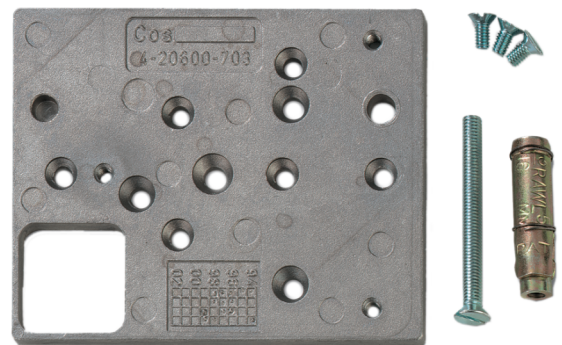

# VM600P

Plaque de fixation à visser pour VV600S3PLUS / VV602S3PLUS / VV700NF.

## Mounting plate

---

When mounting the seismic detector on concrete you should always use the VM600P mounting plate.

## Détails

---

- Easy to install