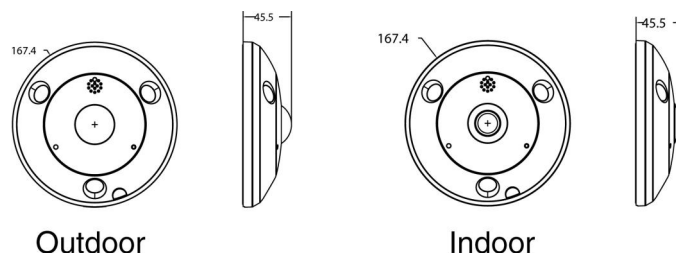

Video-Intelligenz

Intersection analysis	Detect and analyze flow in an intersection-like scene, and generate reports. Support one intersection with max. 10 ways.
Heat map	A graphic description of visits (calculated by number of people or dwell time) in a configured area. Space heat map and time heat map line chart can be generated.

Yhteensopivat tuotteet

Kategoria	Viite	Kuvaus
Kiinnikkeet ja Asennusjalat	TVF-BBM	TruVision™ 360° Camera Round Back Box, Conduit Ports, Gang Box Compatible, Metal, Indoor & Outdoor
Kiinnikkeet ja Asennusjalat	TVF-CBM	TruVision™ 360° Camera Cup Base (use with TVD-PPB for pendant mount or TVD-SNB for wall mount)
Kiinnikkeet ja Asennusjalat	TVF-WBM	TruVision™ 360° Camera Round Angled Back Box, Conduit Ports, Gang Box Compatible, Indoor or Outdoor

Carrier Fire & Security pidättää oikeuden muuttaa tuotetietoja ilman ilmoitusta. Jotta saisit uudet tuotetiedot, vieraile fi.firesecurityproducts.com nettisivuilla tai ota yhteyttä myyjääsi.

Last updated on 18 April 2024 - 13:21