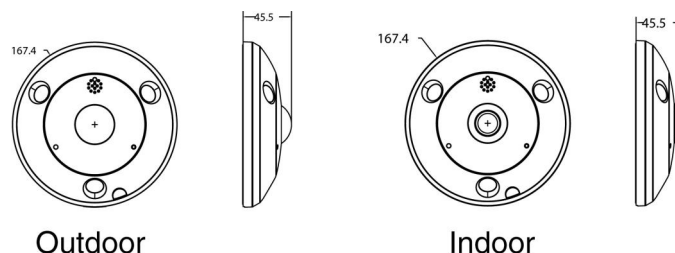

Video intelligence

Intersection analysis	Detect and analyze flow in an intersection-like scene, and generate reports. Support one intersection with max. 10 ways.
Heat map	A graphic description of visits (calculated by number of people or dwell time) in a configured area. Space heat map and time heat map line chart can be generated.

Yhteensopivat tuotteet

Kategoria	Viite	Kuvaus
Kiinnikkeet ja Asennusjalat	TVF-BBM	TruVision™ 360° Camera Round Back Box, Conduit Ports, Gang Box Compatible, Metal, Indoor & Outdoor
Kiinnikkeet ja Asennusjalat	TVF-CBM	TruVision™ 360° Camera Cup Base (use with TVD-PPB for pendant mount or TVD-SNB for wall mount)
Kiinnikkeet ja Asennusjalat	TVF-WBM	TruVision™ 360° Camera Round Angled Back Box, Conduit Ports, Gang Box Compatible, Indoor or Outdoor

Carrier Fire & Security pidättää oikeuden muuttaa tuotetietoja ilman ilmoitusta. Jotta saisit uudet tuotetiedot, vieraile fi.firesecurityproducts.com nettisivuilla tai ota yhteyttä myyjääsi.

Last updated on 18 April 2024 - 13:21