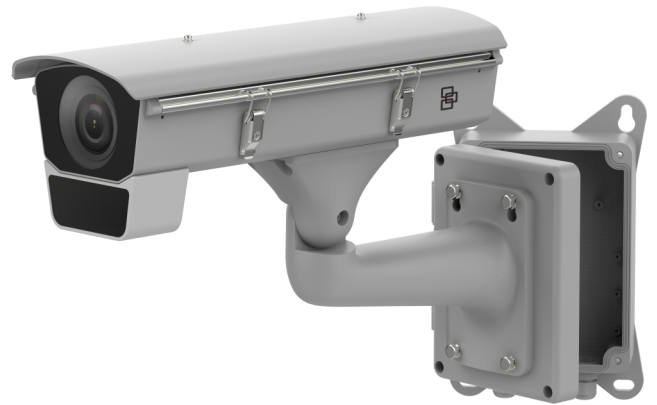

TVC-OH3-HT

Carcasa exterior para cámara TruVision Box con IR y calefactor, IK10 e IP67

Overview

TruVision® Box Camera Outdoor Housing by Interlogix is designed for ease of installation and service. The clamshell format provides for more flexibility when installing near a soffit, while two stainless steel clamps allow for easy access to the camera and lens. The housing can be used for indoor or outdoor applications.

The aluminum alloy housing provides strength and durability and is rated to IK10 for improved vandal resistance. The housing includes a built-in IR illumination and heater for a wider range of environmental uses. The housing is IP67 rated and includes a "swing access" back box mounting solution for easier access to cabling and installation.

Detalles

- Se ajusta a todas las cámaras TVC Box de TruVision
- Resistencia anti vandálica IK10
- Built-in IR up to 120m
- Weather-proof installation up to IP67
- Includes heater and fan
- Installation- & maintenance-friendly side-cover access

TVC-OH3-HT

Carcasa exterior para cámara TruVision Box con IR y calefactor, IK10 e IP67

Especificaciones técnicas

General

Tipo	Carcasa abatible
Calefactor interno	Si
Ventilador interno	Si
Longitud interna utilizable	295.29 mm
Mantenimiento de cable	Si