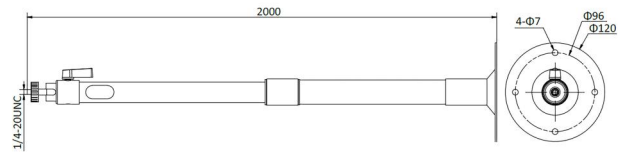

TVC-C200

TruVision Adjustable ceiling mount bracket (120 - 200 cm)

Overview

The TruVision TVC-C200 ceiling mount bracket allows box cameras and people count cameras to be installed on a ceiling.

Details

- Extendable length between 120 cm and 200 cm
- Aluminium alloy material with surface spray treatment

TVC-C200

TruVision Adjustable ceiling mount bracket (120 - 200 cm)

Technical specifications

General

Bracket type	Camera
Support type	Box camera
Bracket mounting part	Mounting bracket
Mount type	Ceiling mount

Physical

Physical dimensions	2000 x 120 mm (W x D)
Net weight	1035 g (2.28 lb)
Colour	White
Material	Aluminium

As a company of innovation, Carrier Fire & Security reserves the right to change product specifications without notice. For the latest product specifications, visit firesecurityproducts.com online or contact your sales representative.