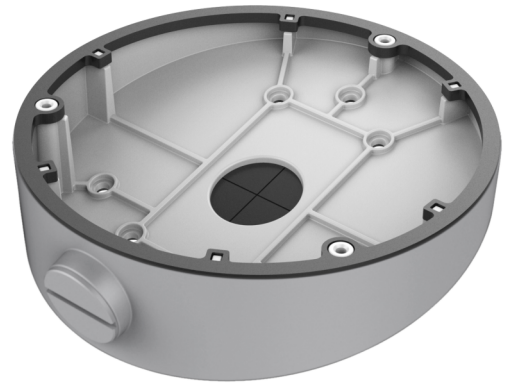

TVF-WBM

TruVision™ 360° Camera Round Angled Back Box, Conduit Ports, Gang Box Compatible, Indoor or Outdoor

TVF-WBM

TruVision™ 360° Camera Round Angled Back Box, Conduit Ports, Gang Box Compatible, Indoor or Outdoor

Technical specifications

General

Bracket type	Camera
Support type	TruVision 360 degrees cameras
Bracket mounting part	Mount connection box
Mount type	Ceiling mount, Wall mount

Physical

Angle	12°
-------	-----