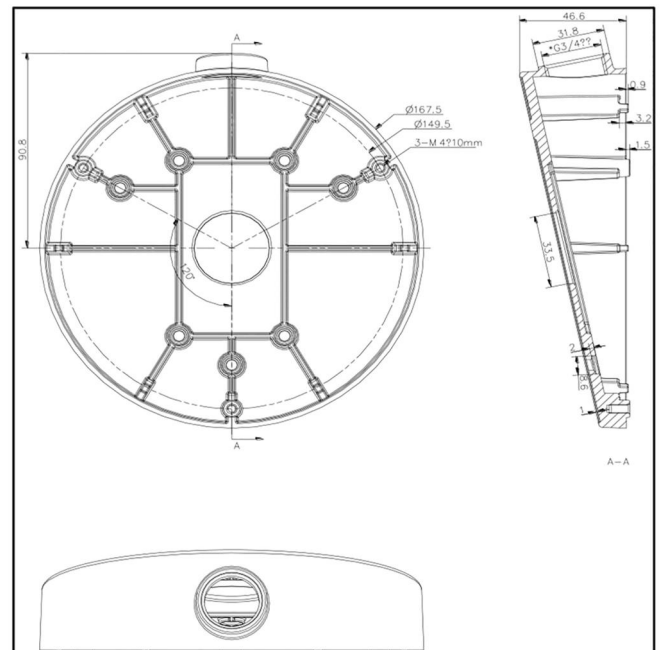

TVF-WBM

TruVision™ 360° Camera Round Angled Back Box, Conduit Ports, Gang Box Compatible, Indoor or Outdoor

TVF-WBM

TruVision™ 360° Camera Round Angled Back Box, Conduit Ports, Gang Box Compatible, Indoor or Outdoor

Technical specifications

General

Bracket type	Camera
Support type	TruVision 360 degrees cameras
Bracket mounting part	Mount connection box
Mount type	Ceiling mount, Wall mount

Physical

Angle	12°
-------	-----