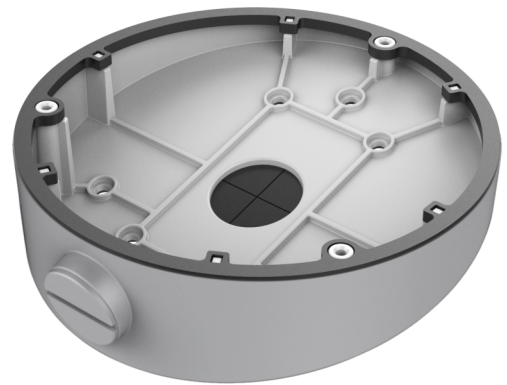

TVF-WBM

TruVision™ 360° Camera Round Angled Back Box, Conduit Ports, Gang Box Compatible, Metal, Indoor & Outdoor

TVF-WBM

TruVision™ 360° Camera Round Angled Back Box, Conduit Ports, Gang Box Compatible, Metal, Indoor & Outdoor

Technical specifications

General

Bracket type	Camera
Support type	TruVision 360 degrees cameras
Bracket mounting part	Mount connection box
Mount type	Ceiling mount, Wall mount
Angle	12°

As a company of innovation, Carrier Fire & Security reserves the right to change product specifications without notice. For the latest product specifications, visit firesecurityproducts.com online or contact your sales representative.