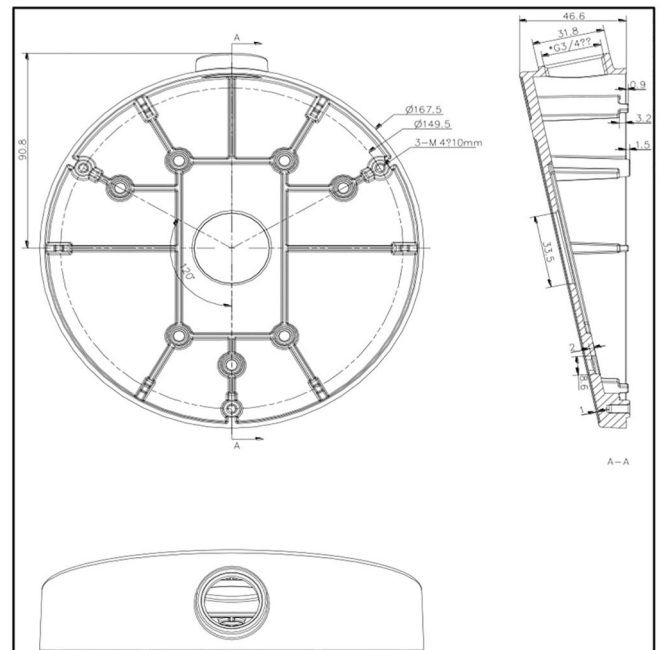

TVF-WBM

TruVision™ 360° Camera Round Angled Back Box, Conduit Ports, Gang Box Compatible, Metal, Indoor & Outdoor

TVF-WBM

TruVision™ 360° Camera Round Angled Back Box, Conduit Ports, Gang Box Compatible, Metal, Indoor & Outdoor

Technical specifications

General

Bracket type	Camera
Support type	TruVision 360 degrees cameras
Bracket mounting part	Mount connection box
Mount type	Ceiling mount, Wall mount
Angle	12°

As a company of innovation, Carrier Fire & Security reserves the right to change product specifications without notice. For the latest product specifications, visit firesecurityproducts.com online or contact your sales representative.