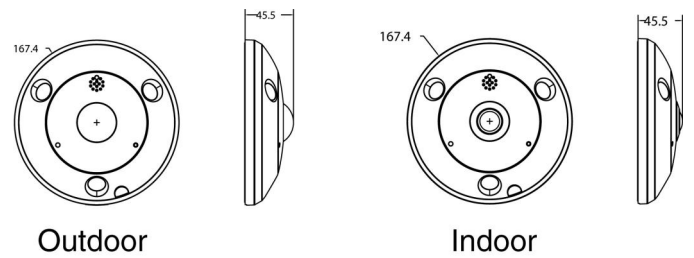

TVF-5203

TruVision 360° IP Dome, 6 MPx, outdoor, 15m IR, 360° fisheye lens

As a company of innovation, Carrier Fire & Security reserves the right to change product specifications without notice. For the latest product specifications, visit firesecurityproducts.com online or contact your sales representative.

Last updated on 18 April 2024 - 13:21