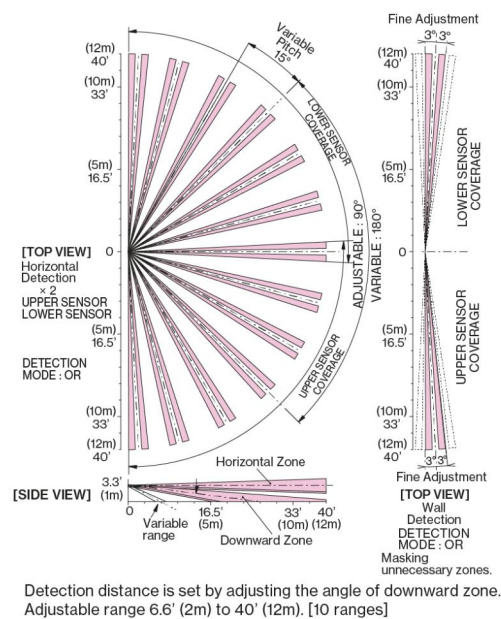

TX-114SR

TX-114SR

Technical specifications

General

Category	Motion Sensors
Product type	Motion sensors

Electrical

Power supply type	Batteries
-------------------	-----------

Physical

Colour	White enclosure, black - lens cover
--------	-------------------------------------

Environmental

Environment	Indoor, Outdoor
-------------	-----------------

Regulatory

Compliance	CE
------------	----