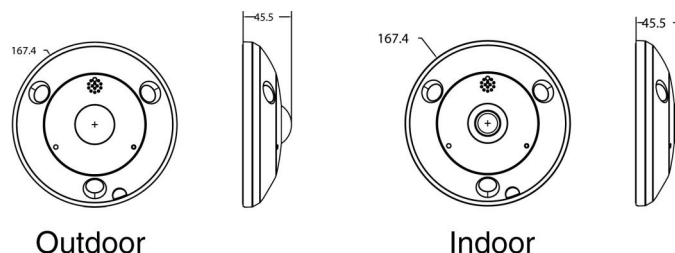

Video-Intelligenz

Intersection analysis	Detect and analyze flow in an intersection-like scene, and generate reports. Support one intersection with max. 10 ways.
Heat map	A graphic description of visits (calculated by number of people or dwell time) in a configured area. Space heat map and time heat map line chart can be generated.

Kompatible produkter

Kategori	Reference	Beskrivelse
Beslag og Montering	TVF-BBM	TruVision™ bagboks til 360° kamera, med kabelforskruning, metal
Beslag og Montering	TVF-CBM	TruVision™ bagboks til 360° kamera
Beslag og Montering	TVF-WBM	TruVision™ vinklet bagboks til 360° kamera, med kabelforskruning

Carrier Fire & Security er et innovativt selskab og forbeholder sig ret til at ændre produktspecifikationer uden varsel. De nyeste produktspecifikationer kan du finde på dk.firesecurityproducts.com eller ved at kontakte din salgsrepræsentant hos.

Last updated on 18 April 2024 - 13:21