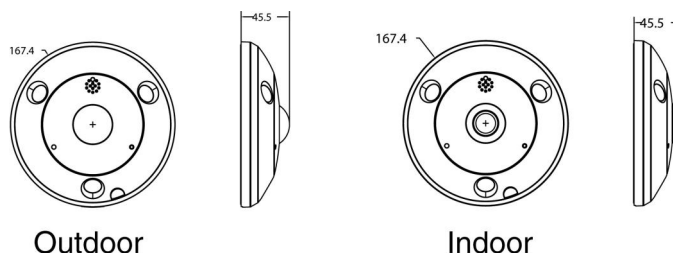

Video intelligence

Intersection analysis	Detect and analyze flow in an intersection-like scene, and generate reports. Support one intersection with max. 10 ways.
Heat map	A graphic description of visits (calculated by number of people or dwell time) in a configured area. Space heat map and time heat map line chart can be generated.

Kompatible produkter

Kategori	Reference	Beskrivelse
Beslag og Montering	TVF-BBM	TruVision™ bagboks til 360° kamera, med kabelforskruning, metal
Beslag og Montering	TVF-CBM	TruVision™ bagboks til 360° kamera
Beslag og Montering	TVF-WBM	TruVision™ vinklet bagboks til 360° kamera, med kabelforskruning

Carrier Fire & Security er et innovativt selskab og forbeholder sig ret til at ændre produktspecifikationer uden varsel. De nyeste produktspecifikationer kan du finde på dk.firesecurityproducts.com eller ved at kontakte din salgsrepræsentant hos.

Last updated on 18 April 2024 - 13:21