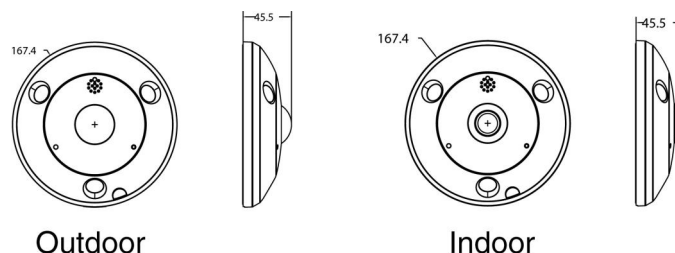

Video intelligence

Intersection analysis	Detect and analyze flow in an intersection-like scene, and generate reports. Support one intersection with max. 10 ways.
Heat map	A graphic description of visits (calculated by number of people or dwell time) in a configured area. Space heat map and time heat map line chart can be generated.

Kompatible produkter

Kategori	Reference	Beskrivelse
Beslag og Montering	TVF-BBM	TruVision™ bagboks til 360° kamera, med kabelforskruning, metal
Beslag og Montering	TVF-CBM	TruVision™ bagboks til 360° kamera
Beslag og Montering	TVF-WBM	TruVision™ vinklet bagboks til 360° kamera, med kabelforskruning

Carrier Fire & Security er et innovativt selskab og forbeholder sig ret til at ændre produktspecifikationer uden varsel. De nyeste produktspecifikationer kan du finde på dk.firesecurityproducts.com eller ved at kontakte din salgsrepræsentant hos.

Last updated on 18 April 2024 - 13:21