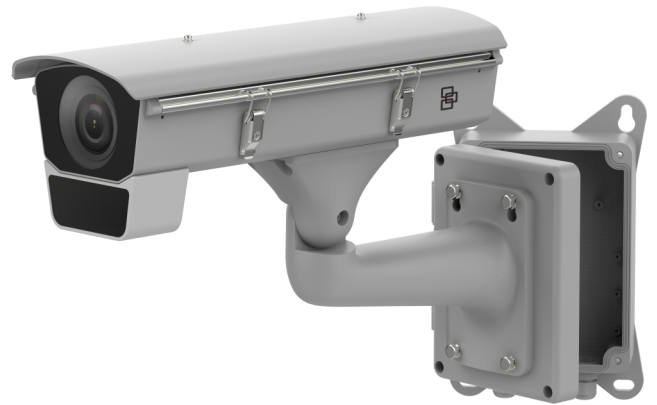

## TruVision udendørs hus til boks kamera med IR og varmelegeme, IK10 og IP67

### Overview

---

TruVision® Box Camera Outdoor Housing by Interlogix is designed for ease of installation and service. The clamshell format provides for more flexibility when installing near a soffit, while two stainless steel clamps allow for easy access to the camera and lens. The housing can be used for indoor or outdoor applications.

The aluminum alloy housing provides strength and durability and is rated to IK10 for improved vandal resistance. The housing includes a built-in IR illumination and heater for a wider range of environmental uses. The housing is IP67 rated and includes a "swing access" back box mounting solution for easier access to cabling and installation.

### Detaljer

---

- Fits all TVC TruVision box cameras
- IK10 vandal resistant
- Built-in IR up to 120m
- Weather-proof installation up to IP67
- Includes heater and fan
- Installation- & maintenance-friendly side-cover access