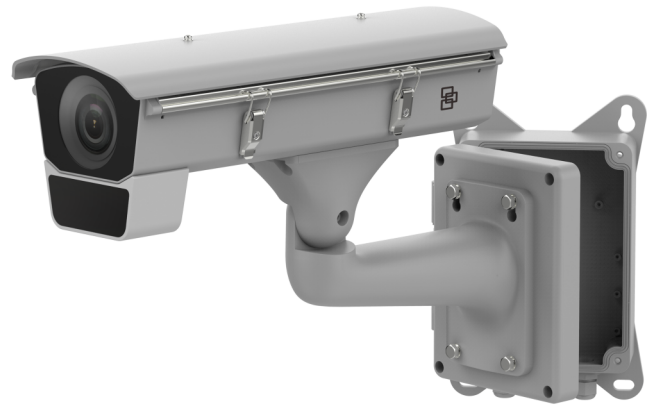

## TruVision udendørs hus til boks kamera med IR og varmelegeme, IK10 og IP67

### Overview

---

TruVision® Box Camera Outdoor Housing by Interlogix is designed for ease of installation and service. The clamshell format provides for more flexibility when installing near a soffit, while two stainless steel clamps allow for easy access to the camera and lens. The housing can be used for indoor or outdoor applications.

The aluminum alloy housing provides strength and durability and is rated to IK10 for improved vandal resistance. The housing includes a built-in IR illumination and heater for a wider range of environmental uses. The housing is IP67 rated and includes a "swing access" back box mounting solution for easier access to cabling and installation.

### Detaljer

---

- Fits all TVC TruVision box cameras
- IK10 vandal resistant
- Built-in IR up to 120m
- Weather-proof installation up to IP67
- Includes heater and fan
- Installation- & maintenance-friendly side-cover access