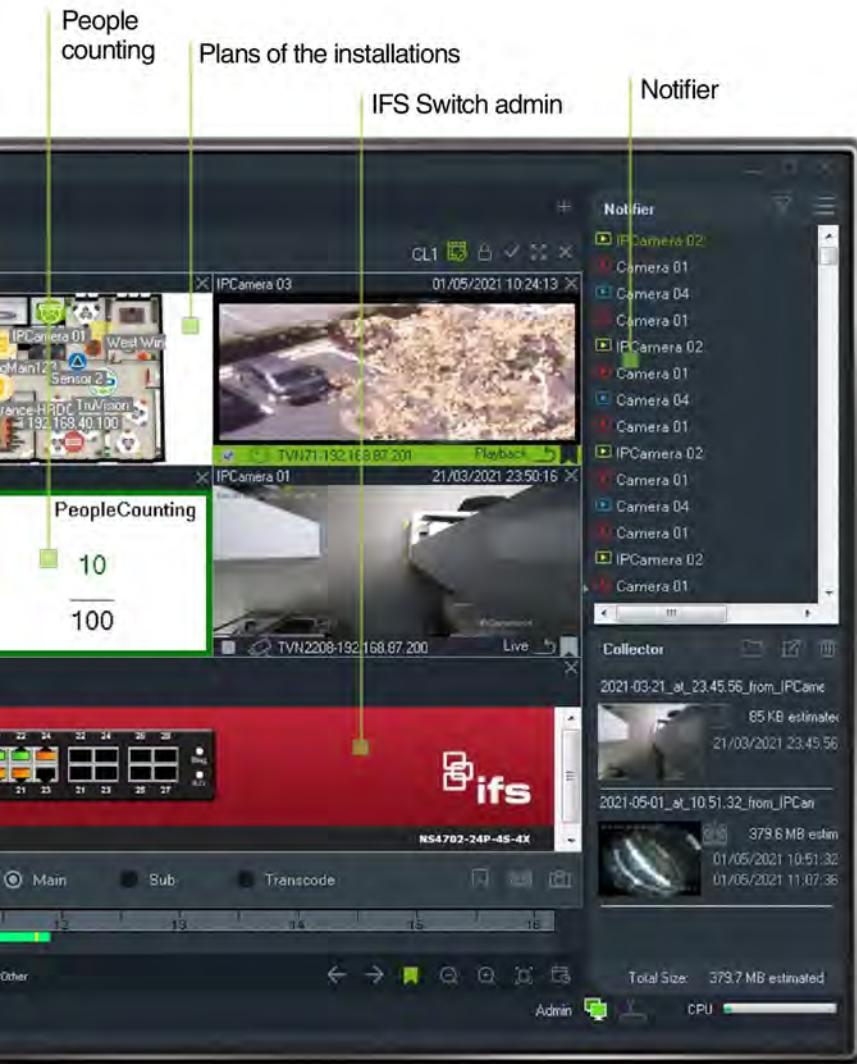

Intrusion  **advisor**

IP

ATS Advanced
Encrypt 3DES/AES

OH Connection

Direct Link between intrusion panel & recorders

Management Software ATS8600

Enhanced user experience so that video integrates with intrusion, fire and access control

UltraSync

Cloud Solution - VPN Encrypted - Secure IP Cert. EN50136

Video Surveillance  **truVision**

NVR - IP - UltraSync - 4/8/16 channels

DVR - Hybrid - UltraSync - 4/8/16 channels

NVR - IP - 4/16/32/64/128 channels

M Series IP
Cameras - PTZ

S7 - 360°
IP Cameras

P Series IP
Cameras PTZ

Avantages

- Video on Demand Matrixing
- Logical views
- Synchronized and thumbnail search
- Tracking screen
- Plan management with camera and output control
- Alarm feedback
- IFS switch administration
- Automatic recognition of devices on the network
- Load calculator (Flow & Disk space)
- ANPR cameras
- People Counting cameras
- Integrated web site access
- Advanced replay management
- LDAP integration
- End of installation report

ANPR IP Cameras

TruVision Software

TruVision software provides advanced video management capabilities within a streamlined, user-friendly interface. Compatible with Aritech TruVision brand cameras and recorders, TruVision Navigator is a unified security solution that's highly flexible and scalable. TVRMobile is an app for iOS and Android devices that allows you to access the system and monitor your facilities even while you're away.