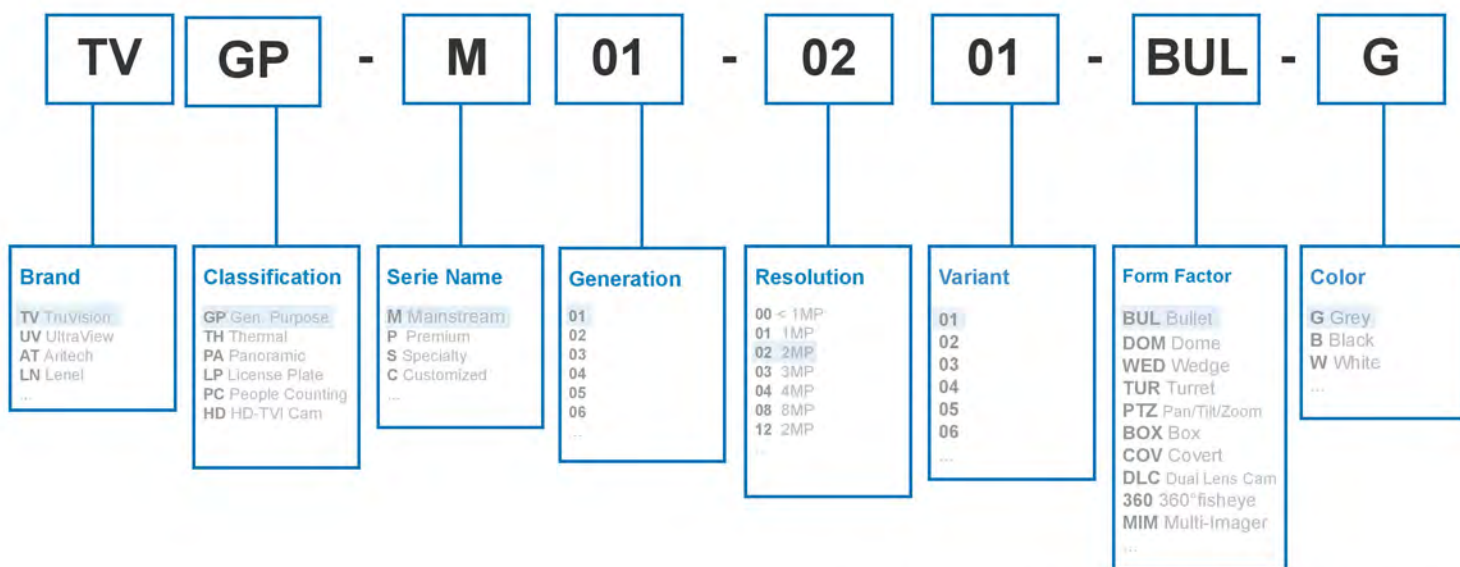

IP camera portfolio: how does it integrate?

| Hardware / Software support | M Series IP cameras | Series 7 | 360° cameras | Multi-imager | ANPR | People Counting | S Series Thermal cameras |
|---|-----------------------|-----------------------|-----------------------|-----------------------|------|-----------------------|--------------------------|
| TruVision recorders | • | • | • | • | • | • | • |
| TruVision Navigator | • | • | • | • | • | • | • |
| TVR mobile | • | • | • | • | • | • | • |
| Microsoft Internet Explorer (ActiveX plugins) | • | • | • | • | • | • | • |
| Other web browsers (Plugin-free) | • | • | - | - | - | • | • |
| Milestone XProtect | • | • | • | • | • | • | • |
| 3rd party ONVIF compliant VMS | • | • | • | • | • | • | • |
| ATS8600 Management software | Yes, through recorder | Yes, through recorder | Yes, through recorder | Yes, through recorder | • | Yes, through recorder | • |

IP camera line-up

Video analytics, image quality, specialty and overall features

TruVision cameras : new naming structure

The list of possibilities is not exhaustive and is for illustrative purposes only.