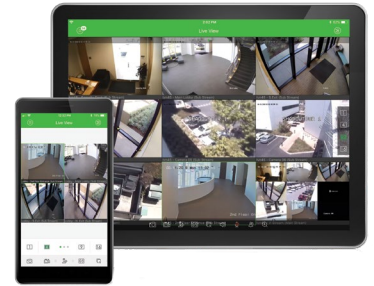

## TruVision TVRMobile App

TVRMobile is the TruVision video surveillance mobile application that:

- Allows you to monitor and interact with TruVision video surveillance equipment from anywhere
- Allows users to view up to 16 channels of live video or playback up to 4 video channels
- Can record video and/or store snapshots directly to your mobile device
- Provides intuitive features and controls such as swipe PTZ camera control, landscape mode, snapshots, and favorites to make accessing video quick and easy
- Supports alarm notifications that alert you in real time of events directly to your phone or tablet