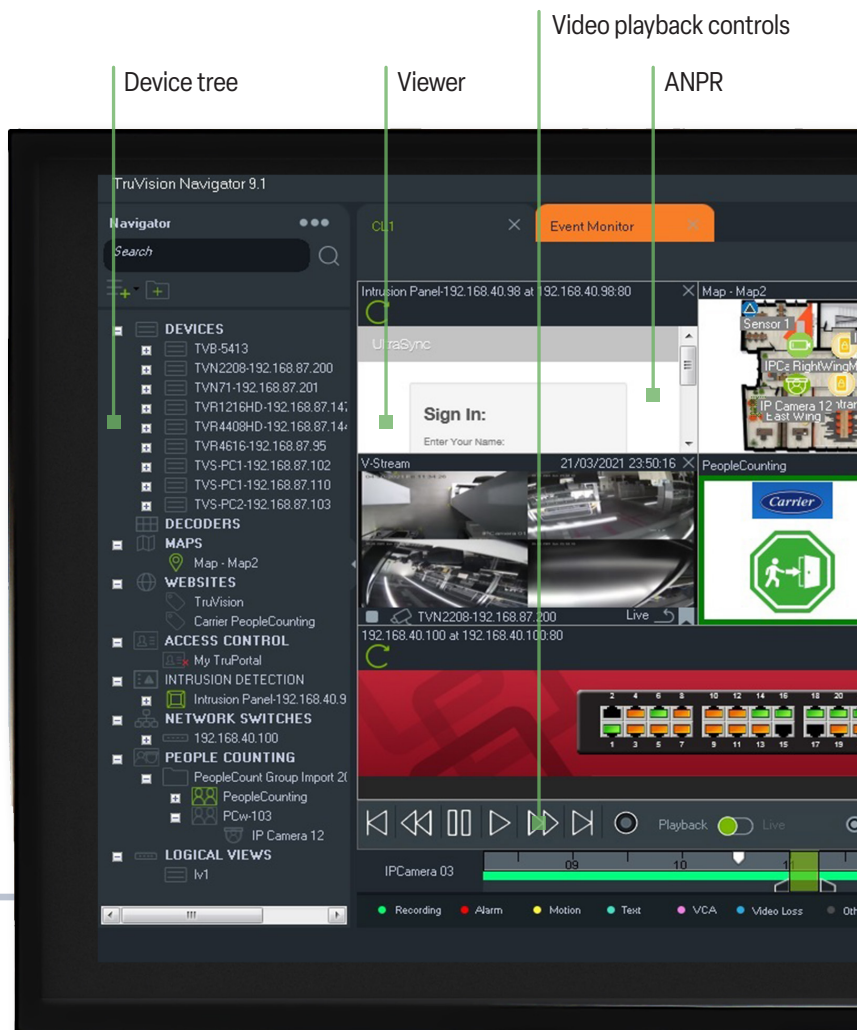

TruVision Navigator Download Information

Available for download:

firesecurityproducts.com/en/products/video/video-software

TVRMobile App

Compatible with Apple® iOS and Android™ phones and tablets, TVRMobile allows users to access and monitor their TruVision video surveillance system from anywhere in the world.

- Real-time monitoring of analogue, HD-TV1 or H.264/H.265 IP video via TruVision recorders or directly from TruVision IP cameras.
- Send events from a TruVision device directly to your phone using push notifications.
- View 1, 4, 9 or 16 channels on either tablet or phone.
- Supports up to 100 devices.
- Record snapshots, live video, or recorded video directly to a mobile device and export using standard methods such as text, email, etc.
- Remote connection via Wi-Fi®, 3G, 4G or LTE network.
- Free downloads via iTunes® App Store or Android.

TVRMobile Download Information

Available for download:

Aritech VMS solutions

VMS TruVision Navigator

Advisor Advanced Pro App

Intrusion

ATS Advanced
3DES/AES encrypted

OH Connection

Direct link over IP between intrusion panel & video recorders

Software ATS8600

User-friendly **Management Software**, where video can be integrated with intrusion, fire and access control

UltraSync

Cloud Solution - VPN Encrypted - Secure IP Certificate EN50136