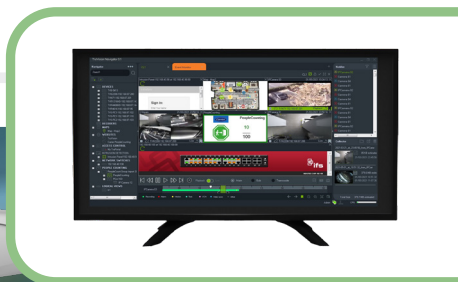

Video QuickScan

BENELUX

Q4 10-2024