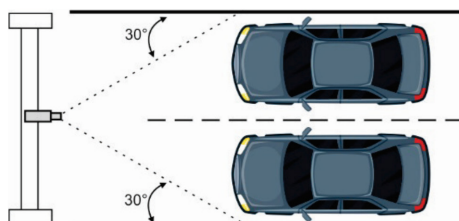

TruVision IP Licence Plate Cameras

Article	Camera										Objective				Connections			List price (€)				
	Megapixel	True WDR 120dB	True Day/Night	Motorized IR cut filter	SLL, Super Low Light	Video intelligence	Person Vehicle Classification	Wiegand Interface	Database 10.000 License Plates	Motorised Zoom Lens	Auto-iris P-iris Lens	Focal length Optical camera (in mm)	Field of View Horizontal	Field of View Vertical	IR Range	IP67 (water and dust)	IK10 (Impact resistance)		PoE 802.3af or 12Vdc	2-Way Audio + 3.5mm con.	Alarm In / Out	SD card slot
TVLP-S01-0401-BUL-G	4	•	•	•	•	•	•	•	2.8-12 mm	•	4,3	114.5° to 41.8°	59.3° to 23.6°	50	•	•	•	•	•	•	•	1.115,50
TVLP-S01-0402-BUL-G	4	•	•	•	•	•	•	•	8-32 mm	•	6,4	42.5° to 15.1°	23.3° to 8.64°	100	•	•	•	•	•	•	•	1.338,60

Accessories Bullet cameras		
Article	Description	List price (€)
Back box (included with camera)		
TVB-PM	Pole mount adapter	114,51
TVB-CM	Corner mount adapter	147,15

New! For the right mounting accessories, visit our website nl.firesecurityproducts.com and Download the "Selection Guide" which is listed under Downloads for each camera model.