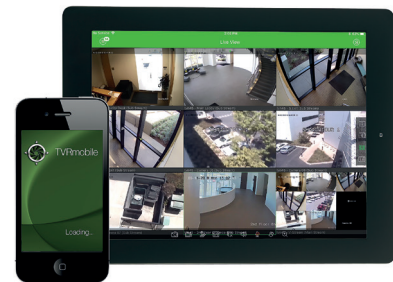

Products are put through stringent security testing

Why? To protect the integrity of your installed video network

How? By mitigating potential network vulnerability security breaches

TruVision software provides advanced video management capabilities within a streamlined, user-friendly interface. Compatible with Aritech TruVision brand cameras and recorders, TruVision Navigator is a unified security solution that's highly flexible and scalable. TVRMobile is an app for iOS and Android devices that allows you to access the system and monitor your facilities even while you're away.

TruVision Navigator

TruVision Navigator by Aritech brings together TruVision video and IFS® network switches into one unified interface. It's not only easy to install and use, but also offers greater scalability to accommodate future growth.