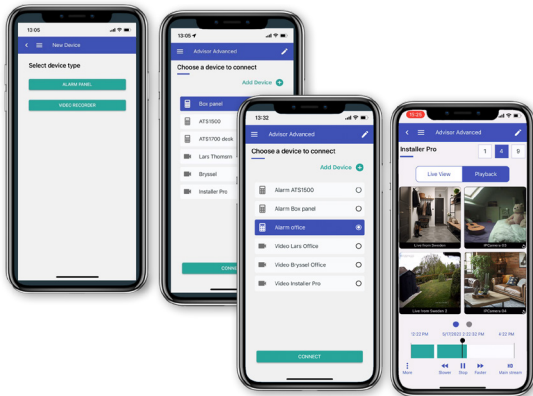

TruVision Navigator Download Information

Available for download:

firesecurityproducts.com/en/products/video/video-software

TVRMobile App

Compatible with Apple® iOS and Android™ phones and tablets, TVRMobile allows users to access and monitor their TruVision video surveillance system from anywhere in the world.

- Real-time monitoring of analogue, HD-TV1 or H.264/H.265 IP video via TruVision recorders or directly from TruVision IP cameras.
- Send events from a TruVision device directly to your phone using push notifications.
- View 1, 4, 9 or 16 channels on either tablet or phone.
- Supports up to 100 devices.
- Record snapshots, live video, or recorded video directly to a mobile device and export using standard methods such as text, email, etc.
- Remote connection via Wi-Fi®, 3G, 4G or LTE network.
- Free downloads via iTunes® App Store or Android.

TVRMobile Download Information

Available for download:

Aritech VMS solutions

VMS TruVision Navigator

Advisor Advanced Pro App

Intrusion

ATS Advanced
3DES/AES encrypted

OH Connection

Direct link over IP between intrusion panel & video recorders

Software ATS8600

User-friendly **Management Software**, where video can be integrated with intrusion, fire and access control

UltraSync

Cloud Solution - VPN Encrypted - Secure IP Certificate EN50136