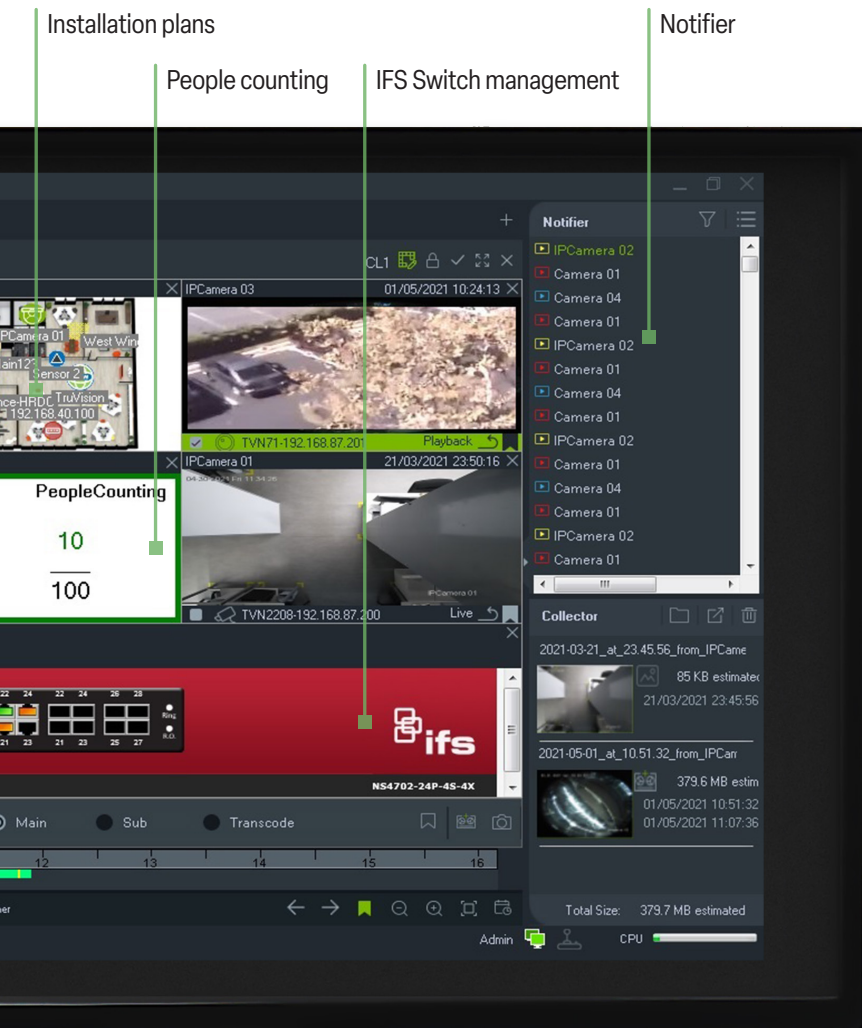

- Real-time monitoring of analogue, HD-TV1 or H.264/H.265 IP video via TruVision recorders or directly from TruVision IP cameras.
- Send events from a TruVision device directly to your phone using push notifications.
- View 1, 4, 9 or 16 channels on either tablet or phone.
- Supports up to 100 devices.
- Record snapshots, live video, or recorded video directly to a mobile device and export using standard methods such as text, email, etc.
- Remote connection via Wi-Fi®, 3G, 4G or LTE network.
- Free downloads via iTunes® App Store or Android.

Direct link over IP between intrusion panel & video recorders

Software ATS8600

User-friendly **Management Software**, where video can be integrated with intrusion, fire and access control

UltraSync

Cloud Solution - VPN Encrypted - Secure IP Certificate EN50136

Video Surveillance

Wedge & Turret
Cameras

Bullets & 360°
Cameras

PTZ
Cameras

Full Color IP
Cameras

Thermal IP
Cameras

ANPR IP
Cameras

Aritech VMS solutions

Advantages

- Video on demand matrixing
- Logical views
- Synchronized and thumbnail search
- Tracking screen
- Plan management with camera and output control
- Alarm feedback
- IFS switch management
- Automatic recognition of devices on the network
- Load calculator (Flow & Disk Space)
- ANPR-cameras
- People Counting cameras
- Integrated website access
- Advanced replay management
- LDAP-integration
- End of installation report