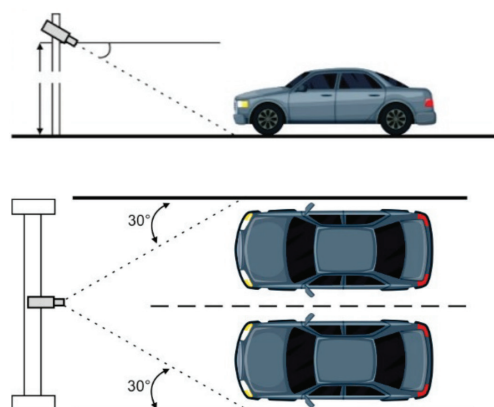

TruVision IP Licence Plate Cameras

Article	Camera									Objective				Connections			List price (€)					
	Megapixel	True WDR 120dB	True Day/Night	Motorized IR cut filter	SLL, Super Low Light	Video intelligence	Person Vehicle Classification	Wiegand Interface	Database 10.000 License Plates	Motorised Zoom Lens	Auto-iris P-iris Lens	Focal length Optical camera (in mm)	Field of View Horizontal	Field of View Vertical	IR Range	IP67 (water and dust)		IK10 (Impact resistance)	PoE 802.3af or 12Vdc	2-Way Audio + 3.5mm con.	Alarm In / Out	SD card slot
TVLP-S01-0401-BUL-G	4	•	•	•	•	•	•	•	2.8-12 mm	•	4,3	114.5° to 41.8°	59.3° to 23.6°	50	•	•	•	•	•	•	•	1.115,50
TVLP-S01-0402-BUL-G	4	•	•	•	•	•	•	•	8-32 mm	•	6,4	42.5° to 15.1°	23.3° to 8.64°	100	•	•	•	•	•	•	•	1.338,60

Accessories Bullet cameras		
Article	Description	List price (€)
Back box (included with camera)		
TVB-PM	Pole mount adapter	114,51
TVB-CM	Corner mount adapter	147,15

New! For the right mounting accessories, visit our website nl.firesecurityproducts.com and Download the "Selection Guide" which is listed under Downloads for each camera model.