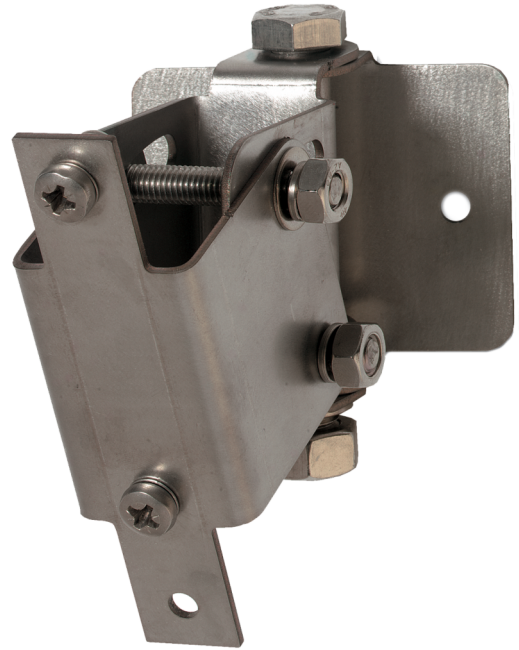

FF705

16579 Adjustable mounting bracket

FF705

16579 Adjustable mounting bracket

Technical specifications

Physical

Mounting type	Screw / bolt mount
---------------	--------------------

Environmental

Environment	Exd, Indoor, IS, Outdoor
-------------	--------------------------

Compatible products

Category	Reference	Description
Detection device	FF742N	
Detection device	FF746N	
Detection device	FF747N	
Detection device	FF751N	
Detection device	FF756N	
Detection device	FF762N	
Detection device	FF766N	
Detection device	FF767N	